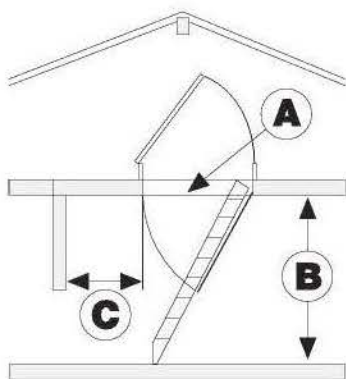

TRADITION

insulated wooden loft ladder

Advantages

- checked DIN EN 14975 (2009)
- insulated hatch 33 mm thick
- U-value 1,2 W/m²K
- no joints on all around seal
- hatch both sides white
- white frame made of high quality MDF
- high durability by dove tail joint of treads
- special strong 27 mm treads
- holds weight 150 kg

Options

- ISO-upper lid set (plus 87)
- paneling Minka Fix 18 mm
- steel safety handrail
- stair shoes
- hatch safety rail
- Blower-Door-Set

Technical Dimensions

A rough opening size	frame size	B floor to ceiling height	C landing space	Item No	ISO-OD Plus 87
110/60	109/59/13	-280	65	10301	10721
110/70	109/69/13	-280	65	10302	10722
120/60	119/59/13	-280	55	10303	10723
120/70	119/69/13	-280	55	10304	10724
130/60	129/59/13	-280	45	10305	10725
130/70	129/69/13	-280	45	10306	10726
140/60	139/59/13	-280	35	10307	10727
140/70	139/69/13	-280	35	10308	10728